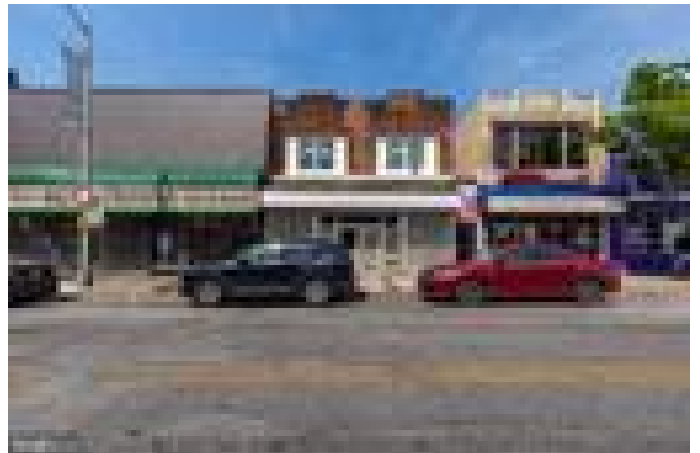

$399,900 - 3216 Greenmount Ave, BALTIMORE

MLS® #MDBA551644

$399,900

0 Bedroom, 0.00 Bathroom, 3,476 sqft
Commercial Sale on 0.03 Acres

WAVERLY, BALTIMORE, MD

2 story mixed-use building located in a heavily traveled commercial district in the Waverly neighborhood! 3216 Greenmount is a turnkey commercial class C-1 space with 2148 sqft with an abundance of storage above. This space is open to your ideas for many business opportunities, including retail, salon, grocery, etc. 3218 Greenmount is a 2BR/1BA apartment with a separate entrance. The apartment is currently occupied for $750/month.

Built in 1920

Essential Information

MLS® #	MDBA551644
Price	$399,900
Bathrooms	0.00
Square Footage	3,476
Acres	0.03
Year Built	1920
Type	Commercial Sale
Sub-Type	Retail
Status	Active

Community Information

Address	3216 Greenmount Ave
Subdivision	WAVERLY
City	BALTIMORE
County	BALTIMORE CITY-MD
State	MD